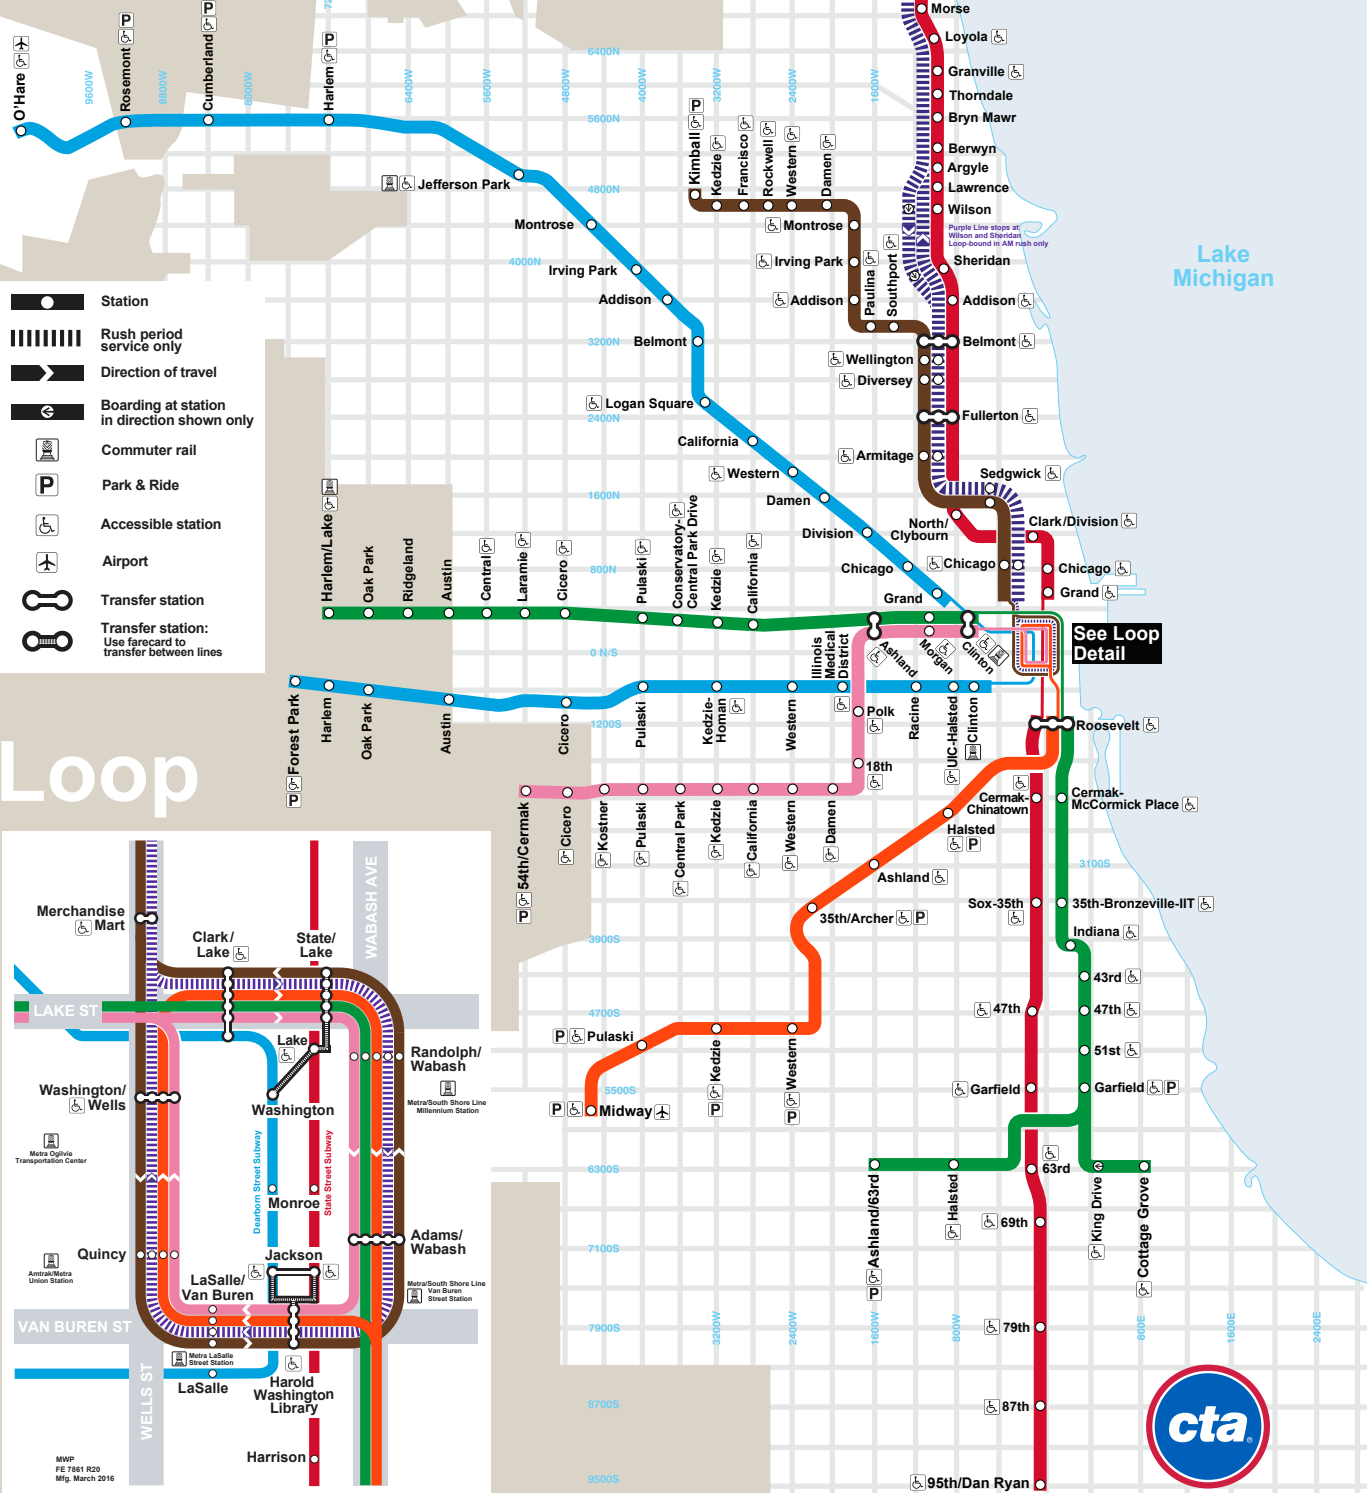

Rail ('L') System Map

For Travel Information Call:
1-312-836-7000

For Customer Assistance Call:
1-888-YOUR-CTA

Hearing Impaired:
1-888-CTA-TTY1

Online:
transitchicago.com

- Station
- Rush period service only
- Direction of travel
- Boarding at station in direction shown only
- Commuter rail
- Park & Ride
- Accessible station
- Airport
- Transfer station
- Transfer station: Use farecard to transfer between lines

Loop

©2016 Chicago Transit Authority, all rights reserved. Reproduction without permission is strictly prohibited. Visit transitchicago.com for latest version.