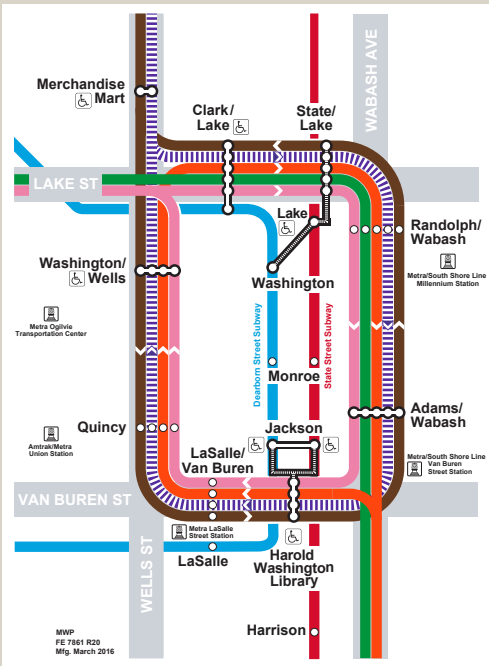

Rail ('L') System Map

For Travel Information Call:
1-312-836-7000

For Customer Assistance Call:
1-888-YOUR-CTA

Hearing Impaired:
1-888-CTA-TTY1

Online:
transitchicago.com

- Station
- Rush period service only
- Direction of travel
- Boarding at station in direction shown only
- Commuter rail
- Park & Ride
- Accessible station
- Airport
- Transfer station
- Transfer station: Use farecard to transfer between lines

Loop

©2016 Chicago Transit Authority, all rights reserved. Reproduction without permission is strictly prohibited. Visit transitchicago.com for latest version.