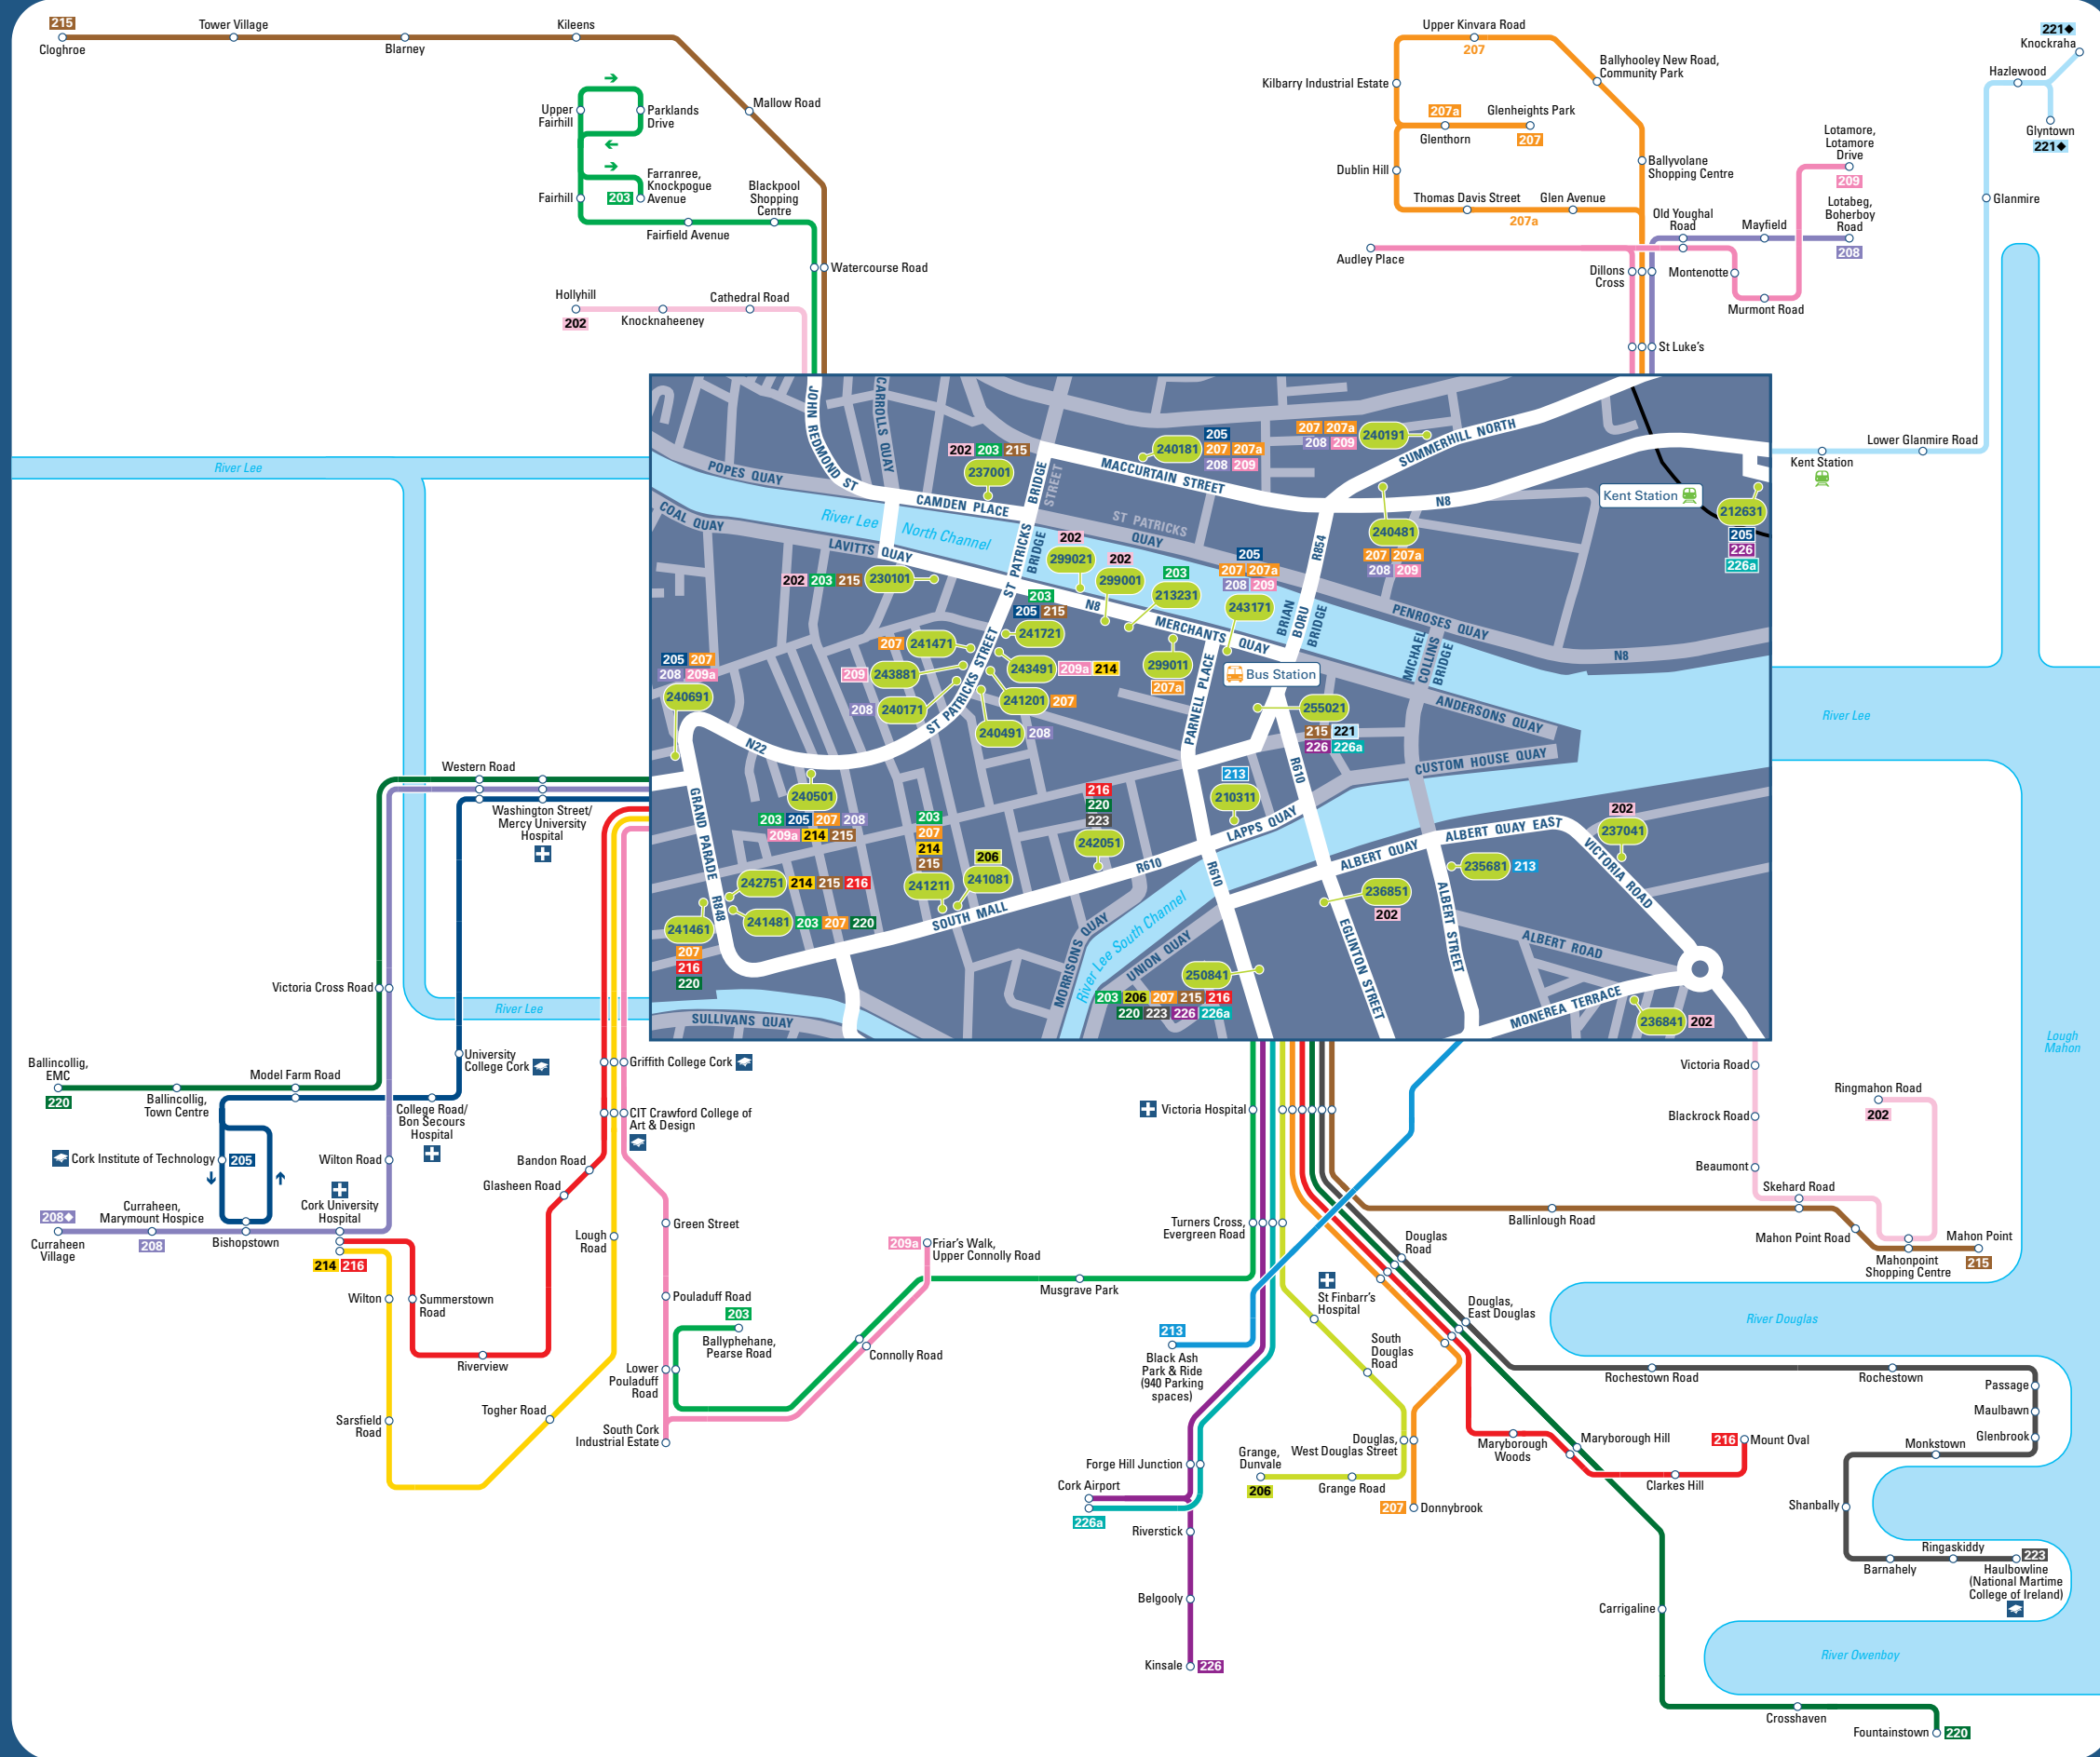

Buses from **Cork City Centre**

KEY

- Bus route
- Principal stop
- Bus route terminus
- Certain journeys only

Transfer Points

Locations where it is possible to change services/modes

- Rail
- Bus coach (regional or intercity)

Destination	Route	Stop No.
St Luke's	207	240181, 240191, 240691, 241461, 241471
	207a	240181, 240191, 299011
	208	240171, 240181, 240191, 240691
	209	240181, 240191, 243881
Sarsfield Road	214	240501, 243491
Shanbally	223	242051, 250841
Skehard Road	202	237001, 237041, 299021
	215	237001, 240501, 241211, 241721, 242751, 250841
South Cork Industrial Estate	209a	240501, 243491
South Douglas Road	206	241081, 250841
Summerstown Road	216	241461
T		
Thomas Davis Street	207a	240181, 240191, 299011
Togher Road	214	240501, 243491
Tower Village	215	230101, 255021
Turners Cross, Evergreen Road	203	237001, 240501, 241211, 241481, 241721, 250841
	206	241081, 250841
	226, 226a	250841, 255021
U		
Upper Fairhill	203	213231, 230101, 241211
Upper Kinvara Road	207	240181, 240191, 240691, 241461, 241471
University College Cork	205	240501, 241721, 243171
V		
Victoria Cross Road	208	240481, 240491, 240501, 243171
	220	241461
Victoria Hospital	203	237001, 240501, 241211, 241481, 241721, 250841
	206	241081, 250841
	207	240481, 240501, 241201, 241211, 241481, 243171, 250841
	215	237001, 240501, 241211, 241721, 242751, 250841
	216	242051, 242751, 250841
	220	241481, 242051, 250841
	223	242051, 250841
Victoria Road	202	237001, 237041, 299021
W		
Washington Street/ Mercy University Hospital	205	240501, 241721, 243171
	208	240481, 240491, 240501, 243171
	220	241461
Watercourse Road	203	213231, 230101, 241211
	215	230101, 255021
Western Road	205	240501, 241721, 243171
	208	240481, 240491, 240501, 243171
	220	241461
Wilton	214	240501, 243491
Wilton Road	208	240481, 240491, 240501, 243171