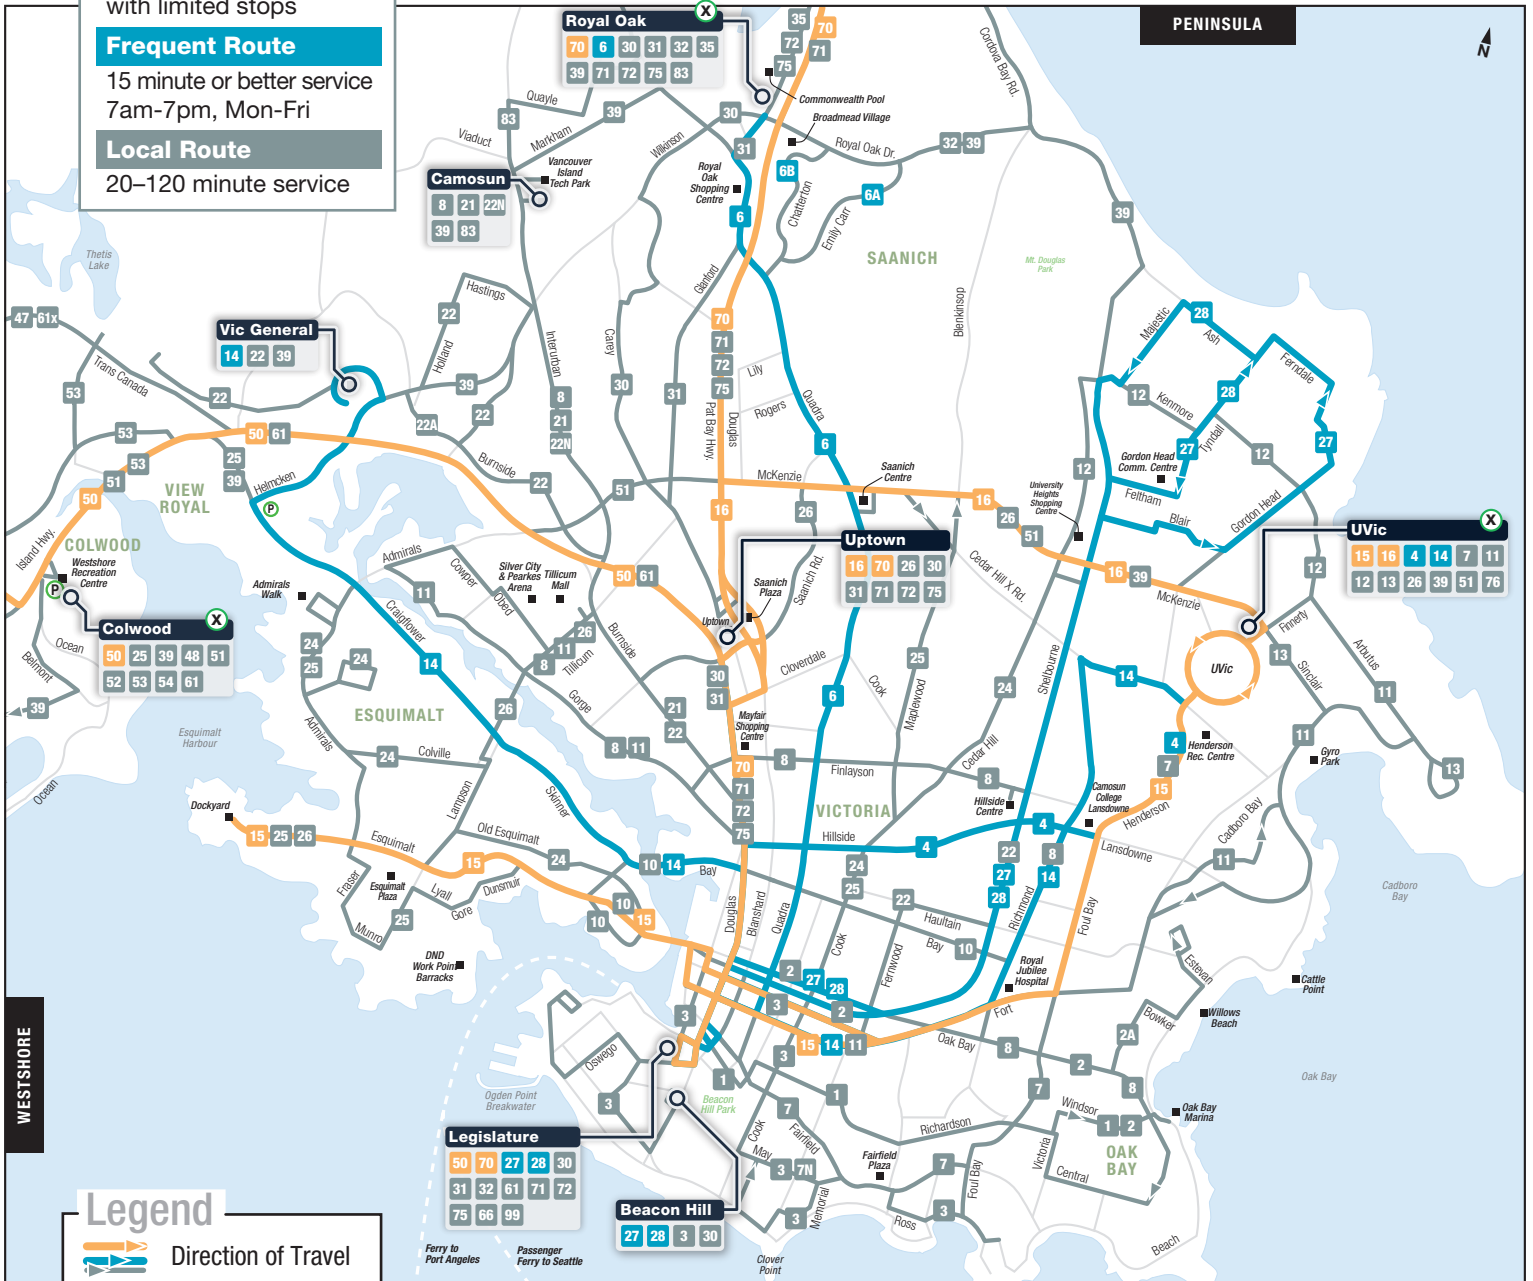

Regional Map of Greater Victoria

Average Frequency

Regional Route

15–60 minute service with limited stops

Frequent Route

15 minute or better service 7am–7pm, Mon–Fri

Local Route

20–120 minute service

Legend

- Direction of Travel
- Direction of Travel
- Route Name
- Transit Exchange
- Park & Ride Lot (no overnight parking)
- Major Stop